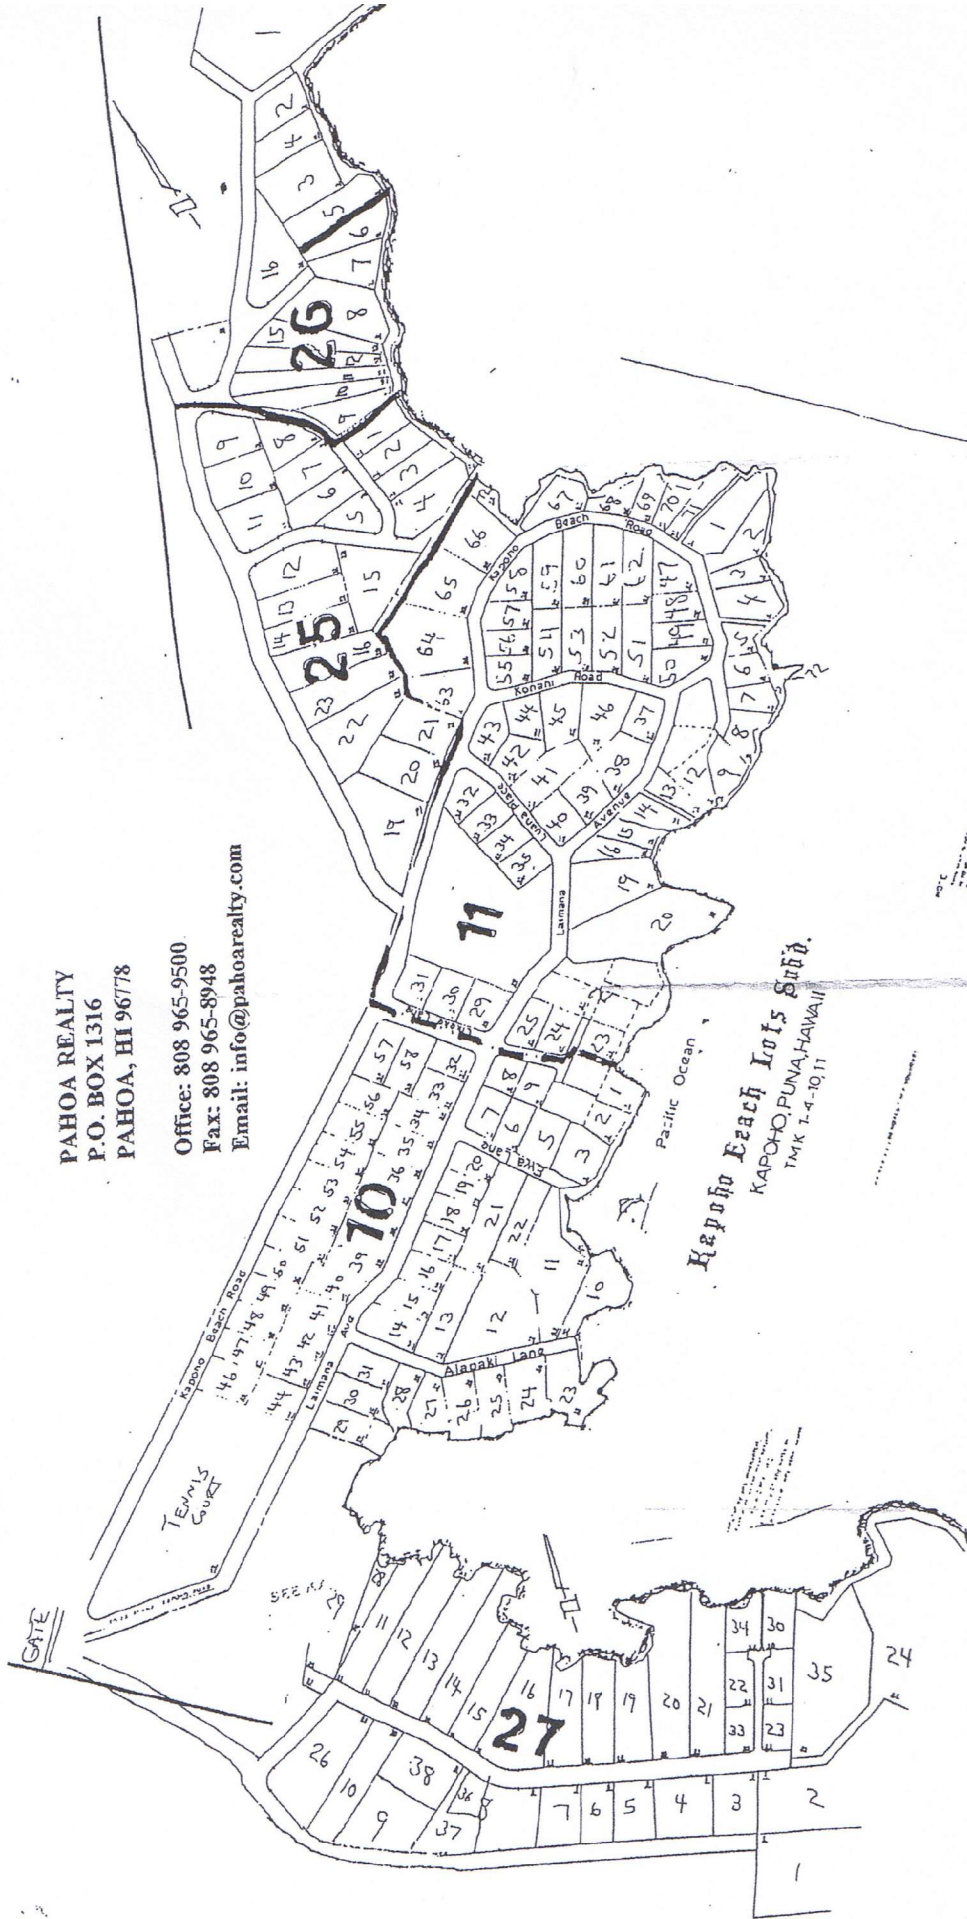

PAHOA REALTY
P.O. BOX 1316
PAHOA, HI 96778

Office: 808 965-9500
Fax: 808 965-8948
Email: info@pahoarealty.com

Kapaeha Beach Iols Subd.
KAPAOHOPUNA, HAWAII
TMK 1-4-10-11

NOT TO SCALE
ALL DIMENSIONS TO BE DETERMINED BY SURVEY
DATE: 10/1/00
DRAWN BY: [illegible]